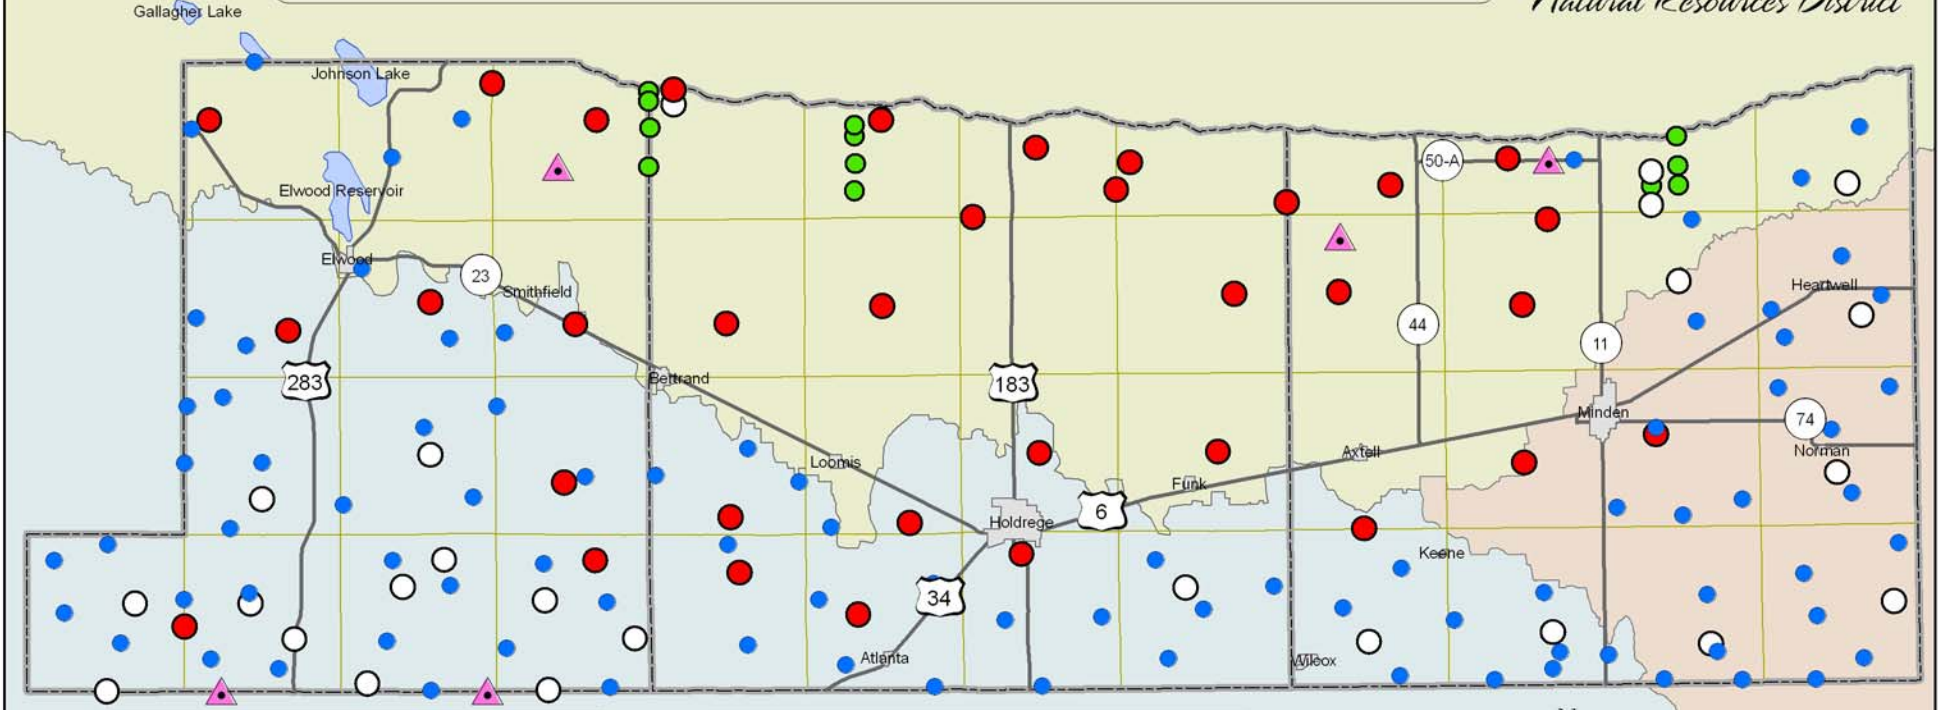

Tri-Basin Natural Resources District

Observation Wells & Stream Gages

- Single Screen Well
- Cluster Well
- Transect Well
- Monitored Irrigation Well
- ▲ Stream Gage
- Highway
- Community
- ▭ County Boundary
- Lake
- Little Blue Basin
- Republican Basin
- Platte Basin