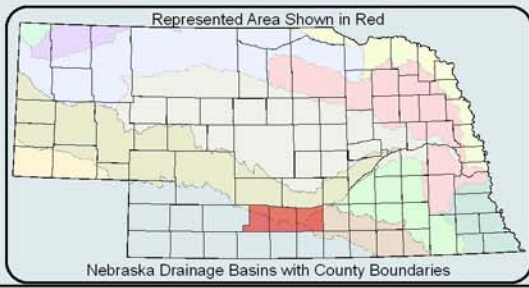

Tri-Basin Natural Resources District

Observation Wells & Stream Gages

- Single Screen Well
- Cluster Well
- Transect Well
- Monitored Irrigation Well
- ▲ Stream Gage
- Highway
- Community
- ▭ County Boundary
- Lake
- Little Blue Basin
- Republican Basin
- Platte Basin