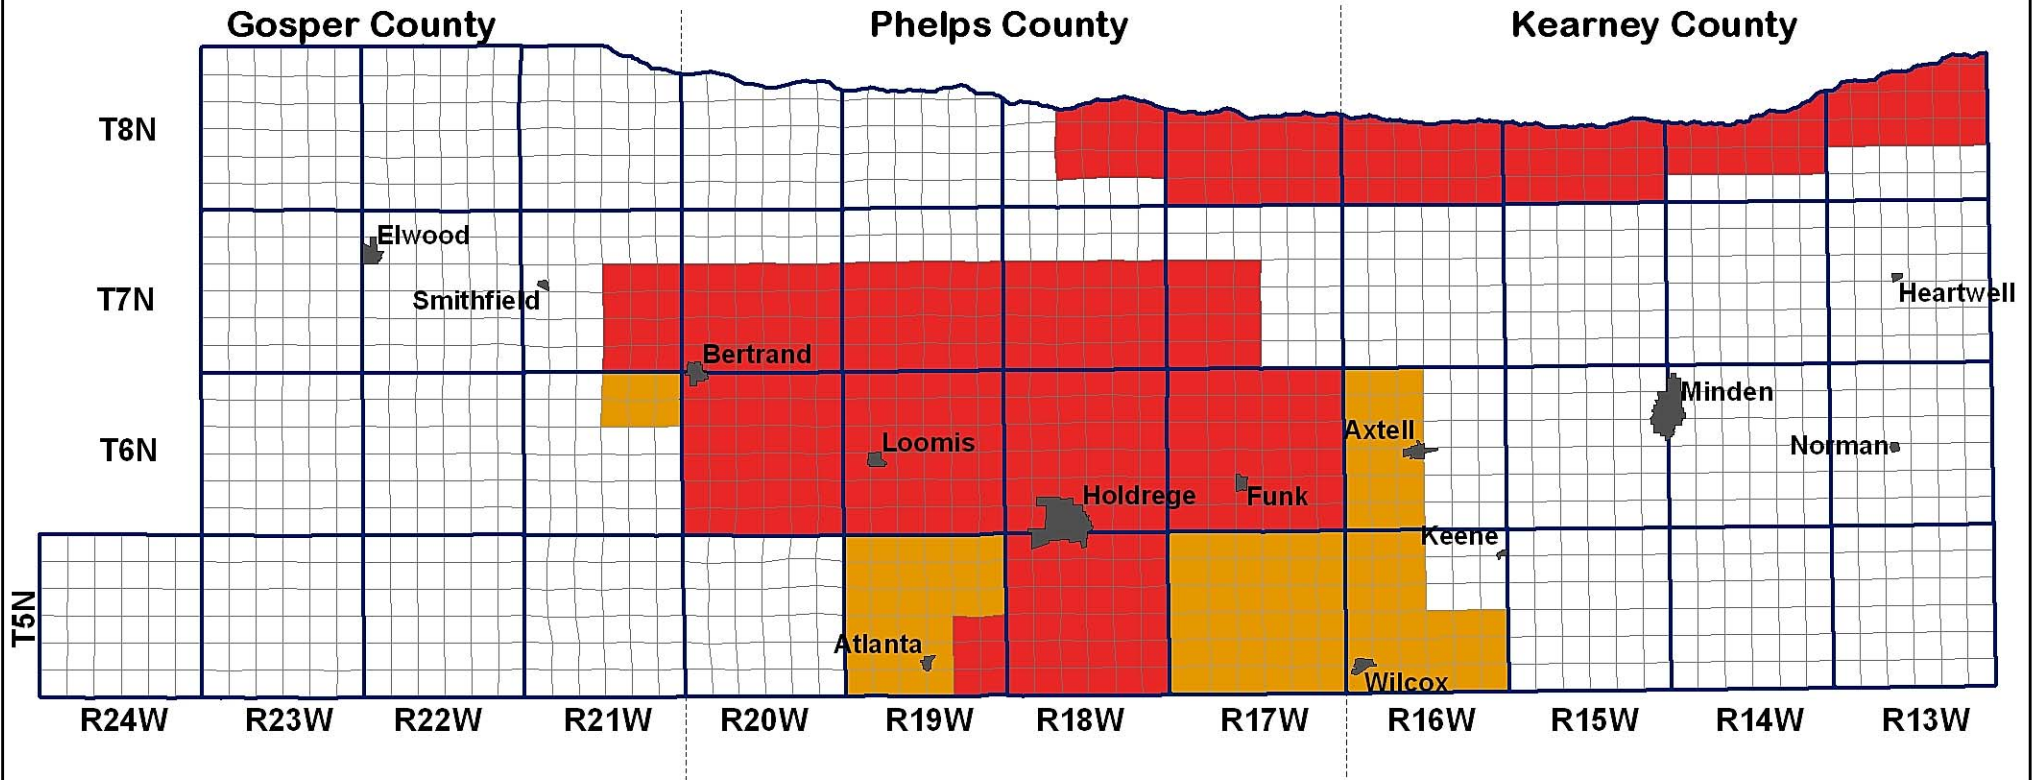

# Tri-Basin Natural Resources District Groundwater Quality Management Area

Nolan Little  
March 2011  
Tri-Basin Natural Resources District